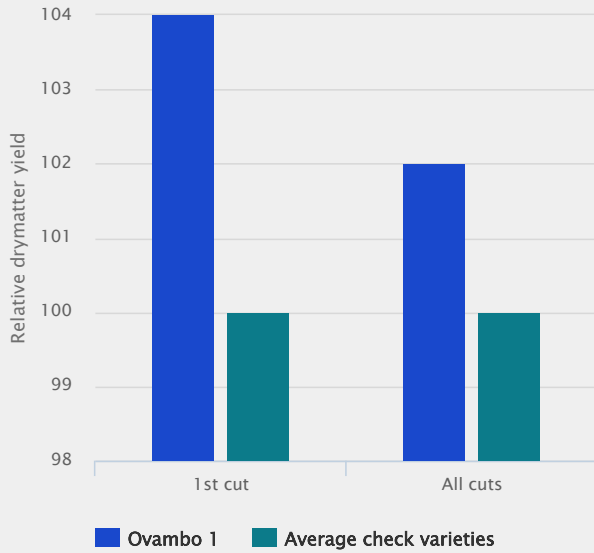

Specification and ratings

Relative drymatter yield

Source: BSA (Germany)